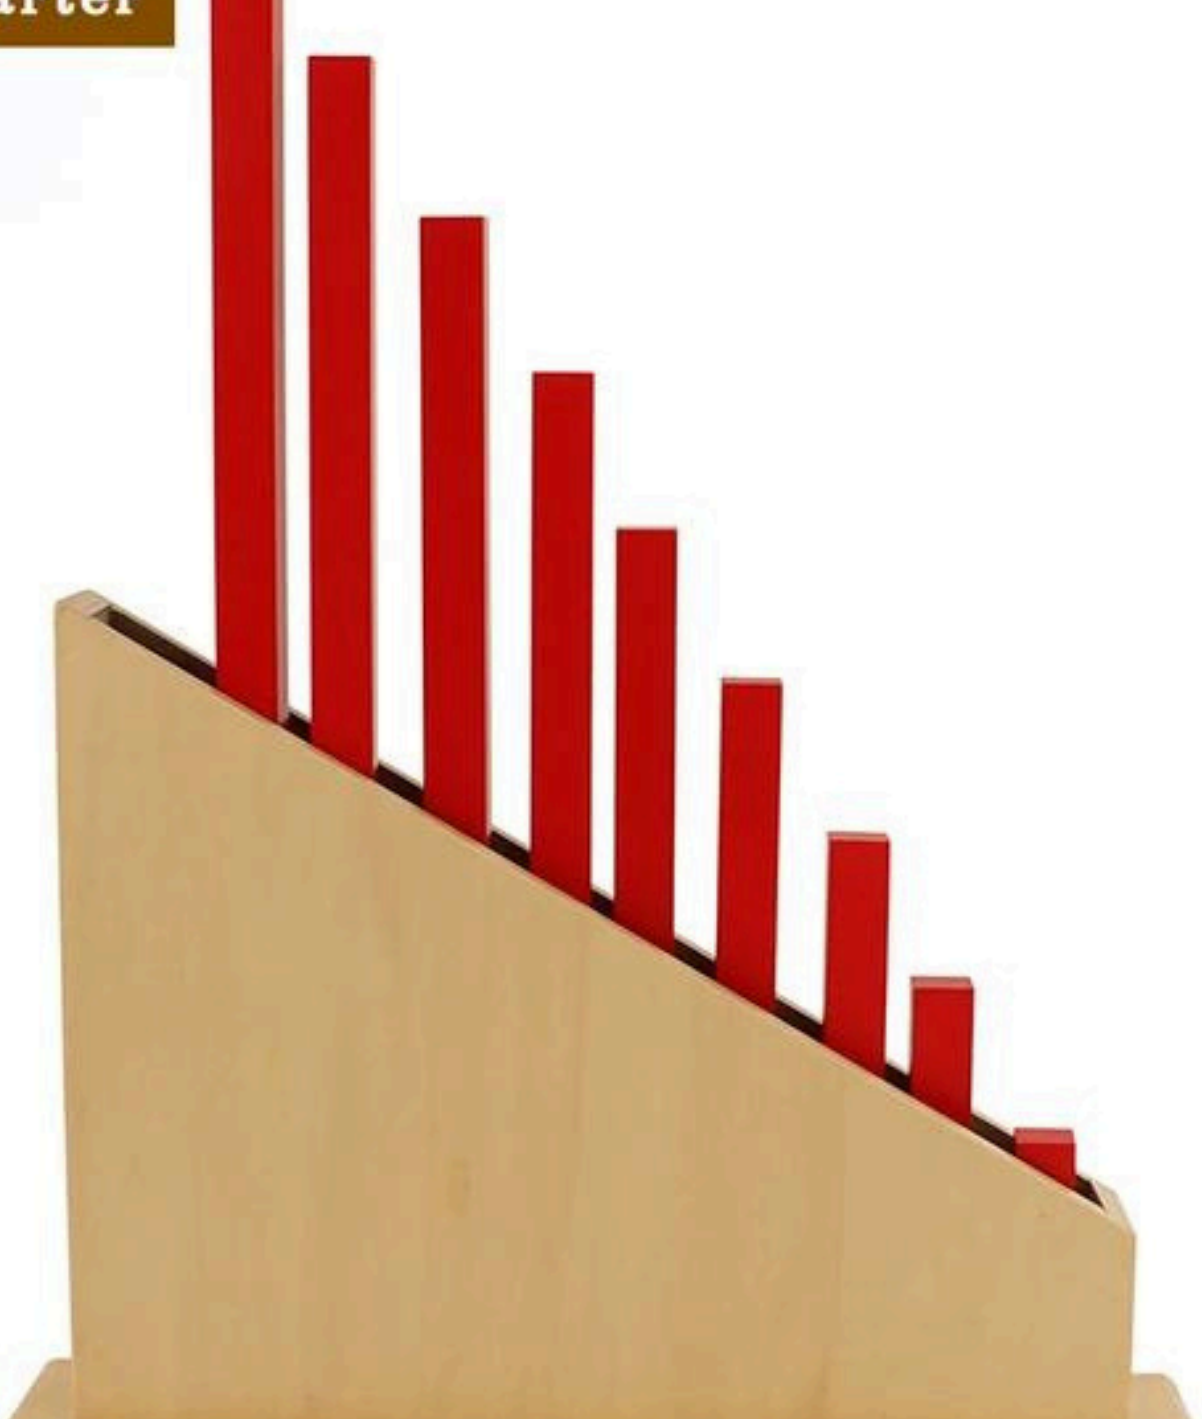

0116453335

SAYED MUSTAFA
CENTER

CallSmart