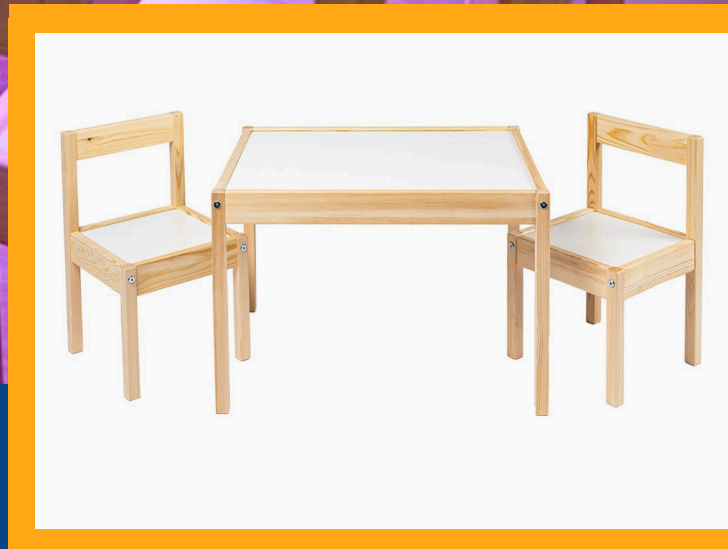

SAYED MUSTAFA
CENTER

TABLE LIGHT66

TABLE LENGTH 63CM
TABLE WIDTH 48CM
TABLE HEIGHT 45 CM
SEAT WIDTH. 28 CM
SEAT DEPTH 28 CM
SEAT HEIGHT 28 CM

**SWING
LYCRA BLUE
70**

SAYED MUSTAFA
CENTER

SWING TUBE 76

SAYED MUSTAFA
CENTER